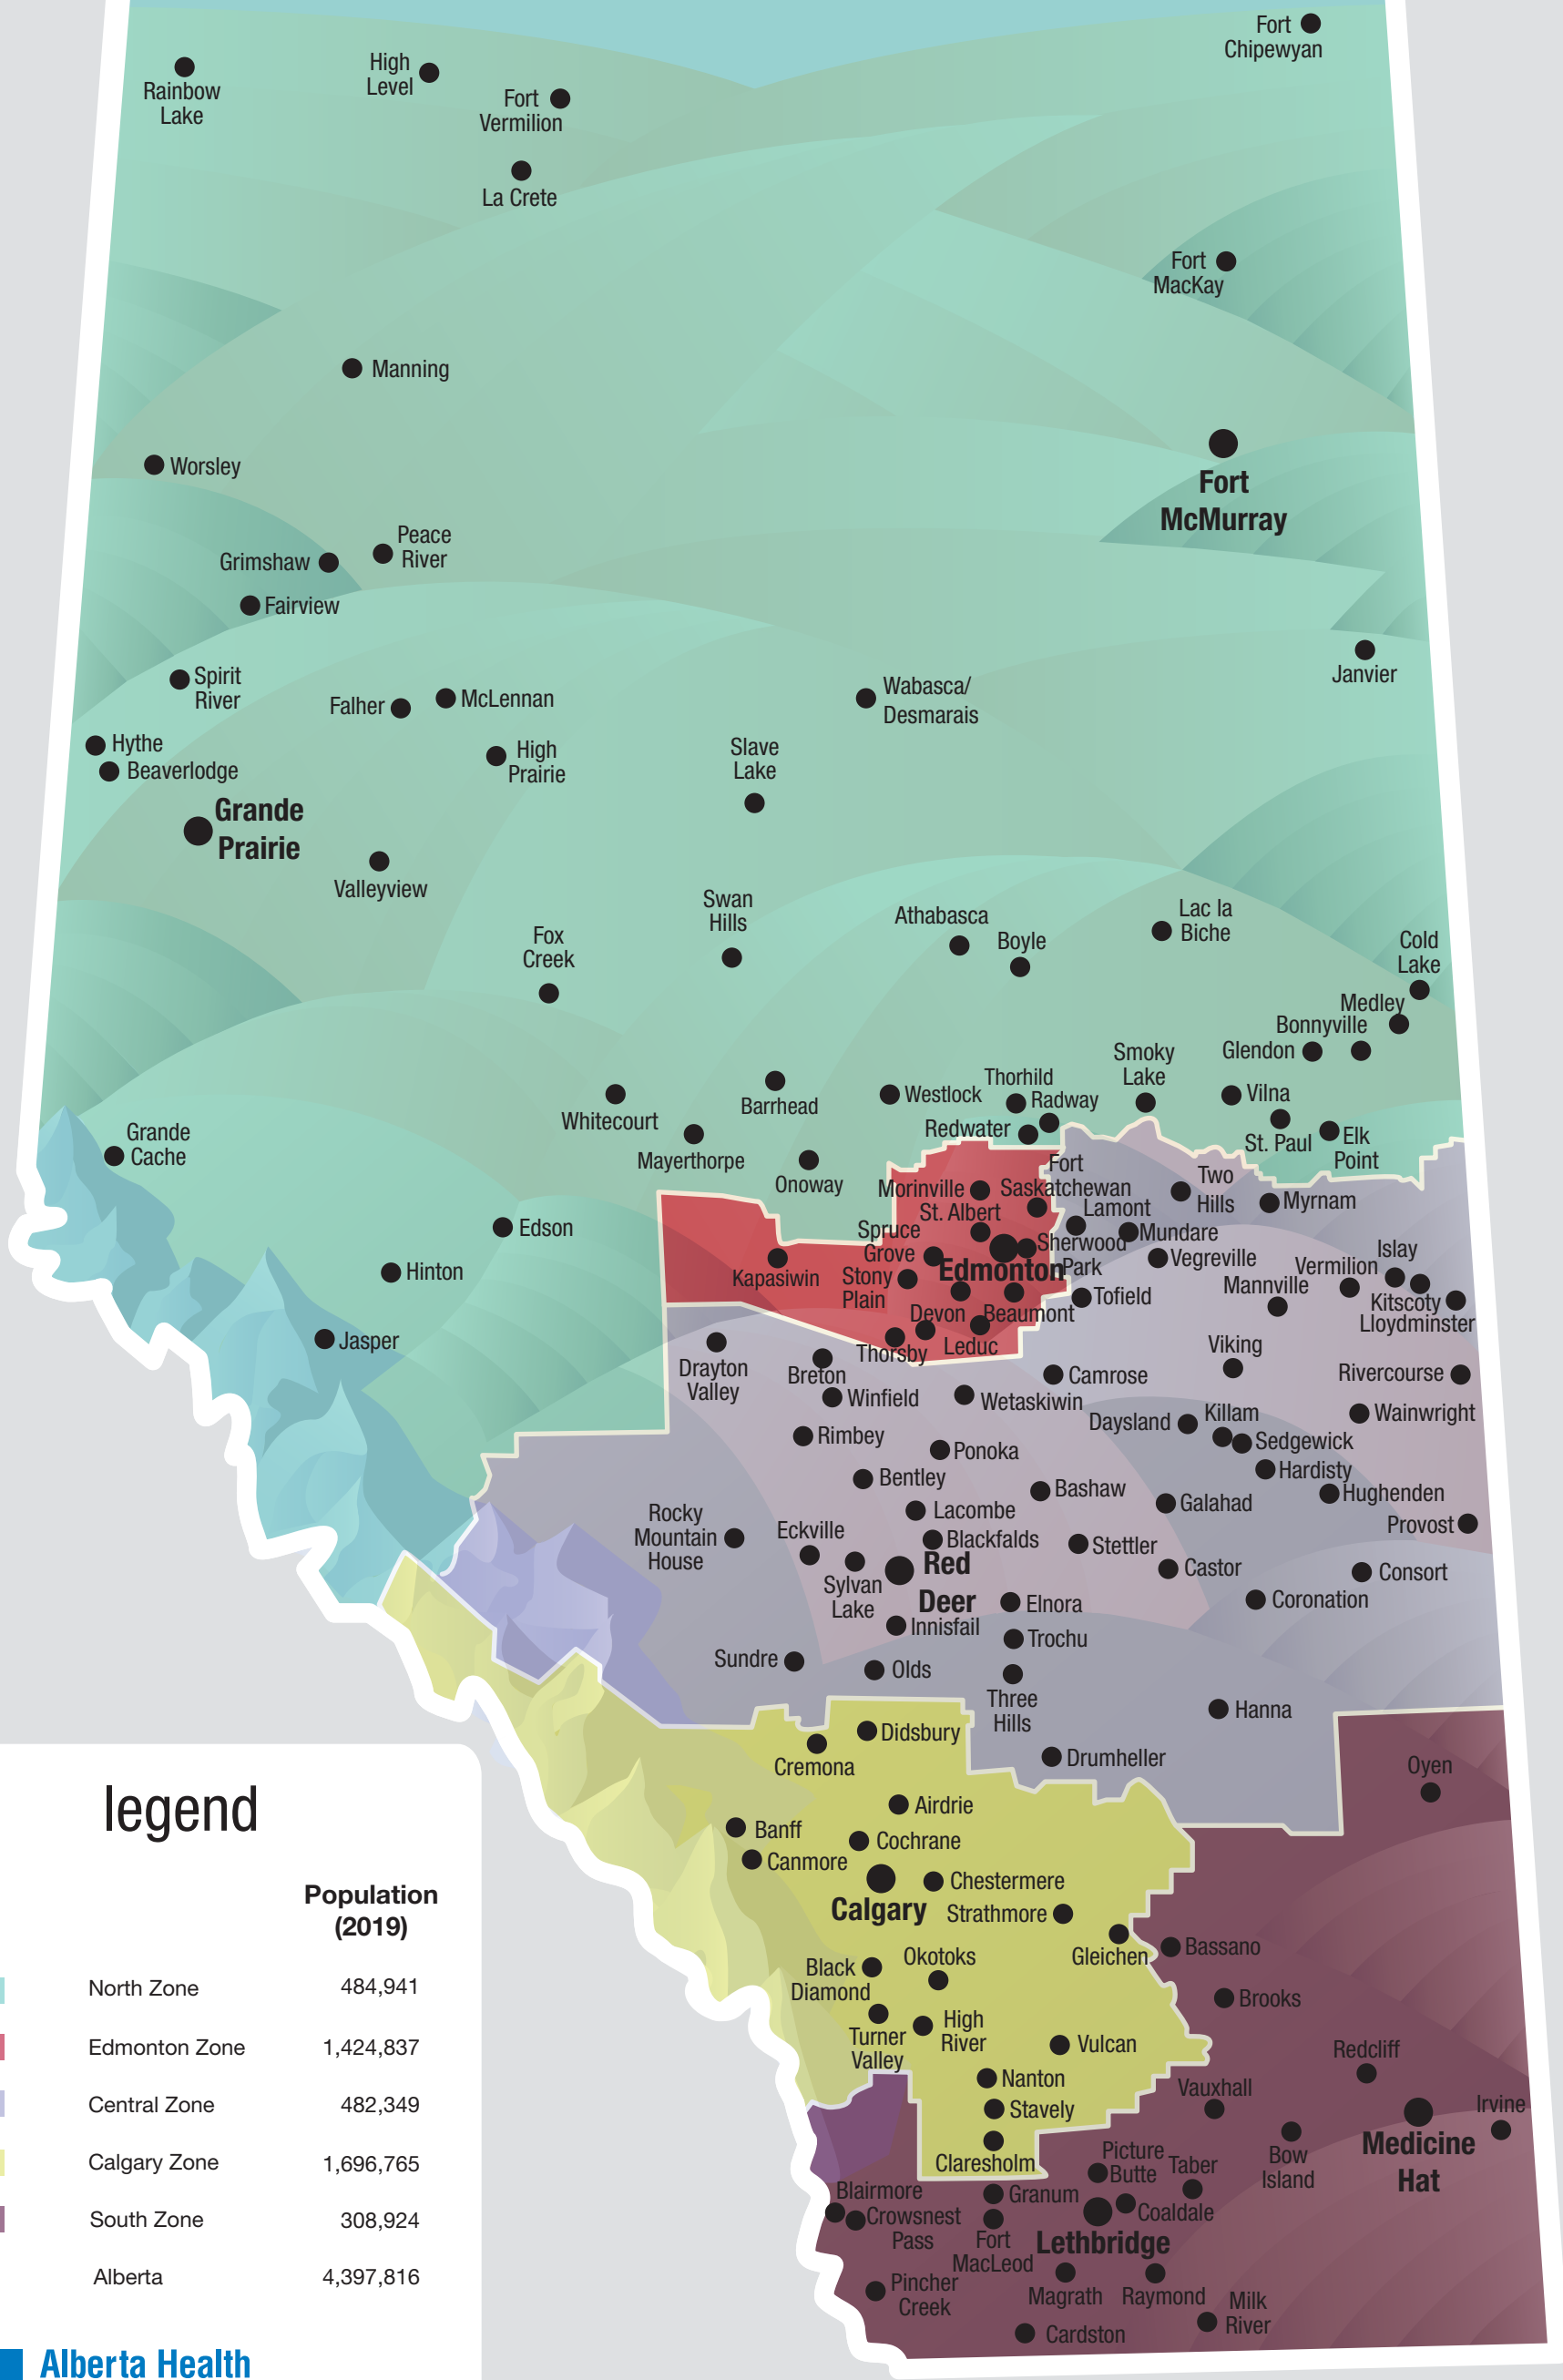

Alberta Health Services Zone Map

Legend

	Population (2019)
■ North Zone	484,941
■ Edmonton Zone	1,424,837
■ Central Zone	482,349
■ Calgary Zone	1,696,765
■ South Zone	308,924
Alberta	4,397,816